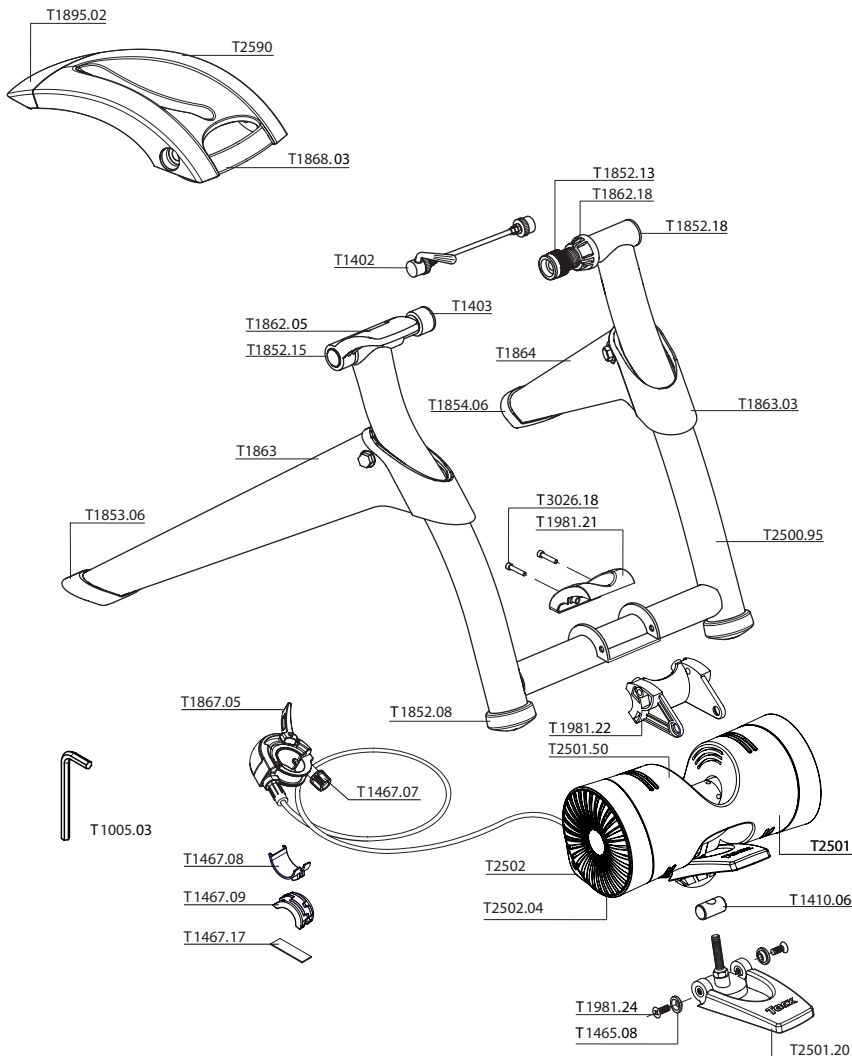

Booster T2500

Tacx

T2500.50

T2505

- T1005.03** Allen Key 5 mm
- T1402** Quick Release, rear wheel
- T1403** Quick release holder
- T1410.06** Spacer, M8
- T1465.08** Washer for hinge
- T1467.07** Starknob
- T1467.08** Rubber insert, 31,8
- T1467.09** Rubber insert, 25,8
- T1467.17** Rubber strip
- T1852.08** Rubber foot rear frame
- T1852.13** Bolt, M20 (with quick release)
- T1852.15** Slide part, round 20mm
- T1852.18** Screen capsule, M20
- T1853.06** Rubber foot frontleg, left
- T1854.06** Rubber foot frontleg, right
- T1862.05** Lever, blue
- T1862.18** Star knob, M20 x 2, blue
- T1863** Frontfoot complete, left
- T1863.03** Manchet frontleg
- T1864** Frontleg complete, right
- T1867.05** Resistance lever, blue
- T1868.03** Handlebar skyliner, blue
- T1895.02** Rubber frontfoot
- T1981.21** Clamp piece
- T1981.22** Position block
- T1981.24** Screw, 5 x 14
- T2500.50** Booster manual set
- T2500.95** Booster trainer frame
- T2501** Resistance unit Booster
- T2501.20** Handle complete (bleu)
- T2501.50** Bearingblock Booster
- T2502** Switch part Booster brake
- T2502.04** Endcap Booster brake
- T2505** Fitting kit Booster
- T2590** Skyliner
- T3026.18** Bolt, M6 x 30

T2500

60 x 50,5 x 19

10,7 kg