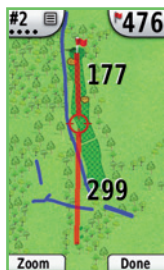

Move the pin for accurate yardage

Your perfect matchplay partner

APPROACH® G3 | G5

Long battery life

Up to 15 hour battery life. Perfect for long golfing weekends.

High sensitivity GPS

Strong GPS signal even under tree cover for accurate data, wherever your ball lands.

Rugged and waterproof

Compact + lightweight, Approach is IPX7 water resistant, ideal for coping with the wind and rain... or any water hazard mishaps.

Bright touchscreen

2.6" (G3) or 3" (G5) sunlight readable touchscreen allows players to see the course maps in brilliant colour display in all light conditions.

Keep score

Keep score for up to four players, and then view them on the 19th hole directly on the device or store them on your computer for ongoing review.

Stat tracking

The G5 tracks your greens and fairways hit in regulation, putts per round and average club yardage.

Unlimited targets with Touch Targeting

SIMON +8		
Hole	Par	Strokes
Total	70	78
Fairways Hit		12/14
GIR		6
Total Putts		31

Track your statistics with the Approach G5

Check your yardage (and the time)

APPROACH® S1 | S1W GOLF WATCH